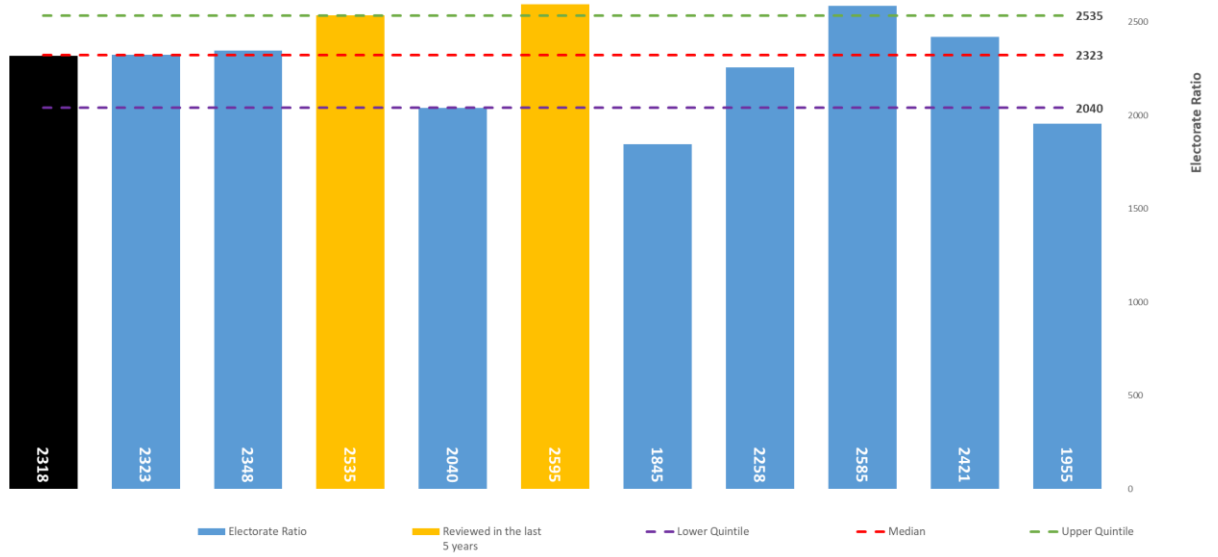

Appendix 1 - CIPFA Nearest Neighbour Comparisons

2021 CIPFA Group and Electorate Ratio

2021 CIPFA Group and Councillor Counts

Appendix 1 - CIPFA Nearest Neighbour Comparisons

Ward Name	Electors Per Councillor
Allington	2032
Barming & Teston	1987
Bearsted	2236
Boughton Monchelsea & Chart Sutton	2105
Boxley	2237
Bridge	2502
Coxheath & Hunton	2078
Detling & Thurnham	2485
Downswood & Otham	2281
East	2189
Fant	2417
Harrietsham & Lenham	2686
Headcorn	2200
Heath	2502
High Street	2641
Leeds	1942
Loose	2112
Marden & Yalding	2272
North	2128
North Downs	2064
Park Wood	2921
Shepway North	2199
Shepway South	2194
South	2489
Staplehurst	2453
Sutton Valence and Langley	2371

Key	
	Less than 2400 Uplift
	2400-2600 Neutral
	Greater than 2600 Reduction

Based on 2019 electoral register (as used by LGBCE)