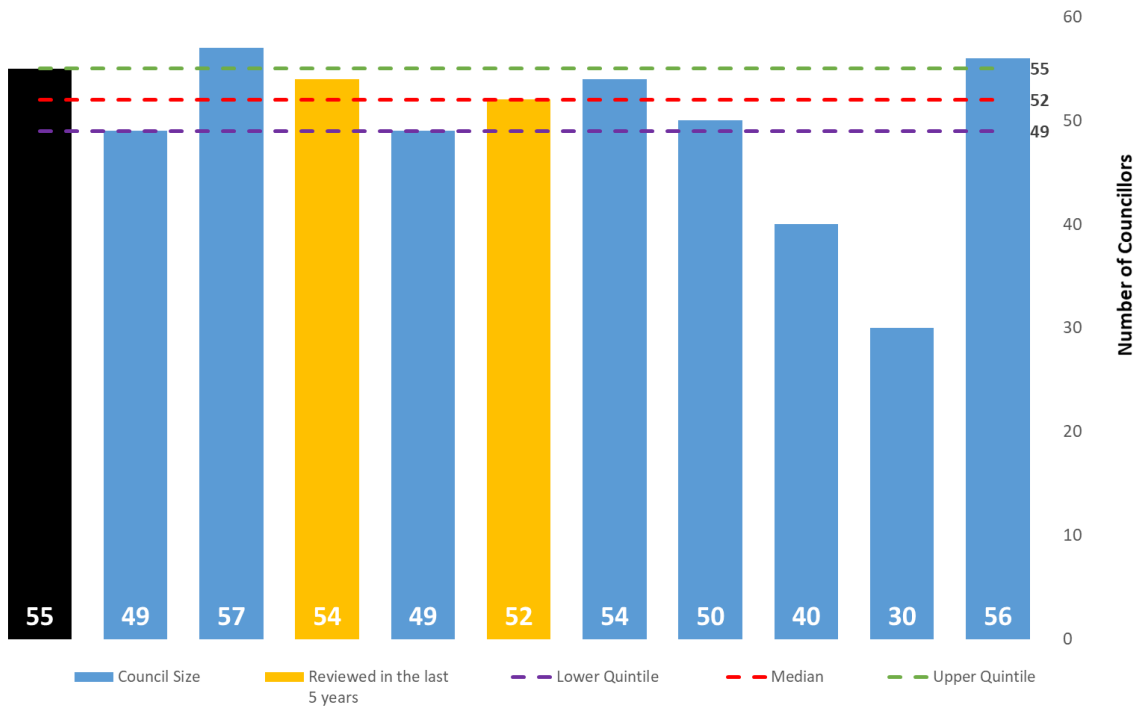

Appendix 1 - CIPFA Nearest Neighbour Comparisons

2021 CIPFA Group and Electorate Ratio

2021 CIPFA Group and Councillor Counts

Appendix 1 - CIPFA Nearest Neighbour Comparisons

Ward Name	Electors Per Councillor
Allington	2032
Barming & Teston	1987
Bearsted	2236
Boughton Monchelsea & Chart Sutton	2105
Boxley	2237
Bridge	2502
Coxheath & Hunton	2078
Detling & Thurnham	2485
Downswood & Otham	2281
East	2189
Fant	2417
Harrietsham & Lenham	2686
Headcorn	2200
Heath	2502
High Street	2641
Leeds	1942
Loose	2112
Marden & Yalding	2272
North	2128
North Downs	2064
Park Wood	2921
Shepway North	2199
Shepway South	2194
South	2489
Staplehurst	2453
Sutton Valence and Langley	2371

Key	
	Less than 2400 Uplift
	2400-2600 Neutral
	Greater than 2600 Reduction

Based on 2019 electoral register (as used by LGBCE)